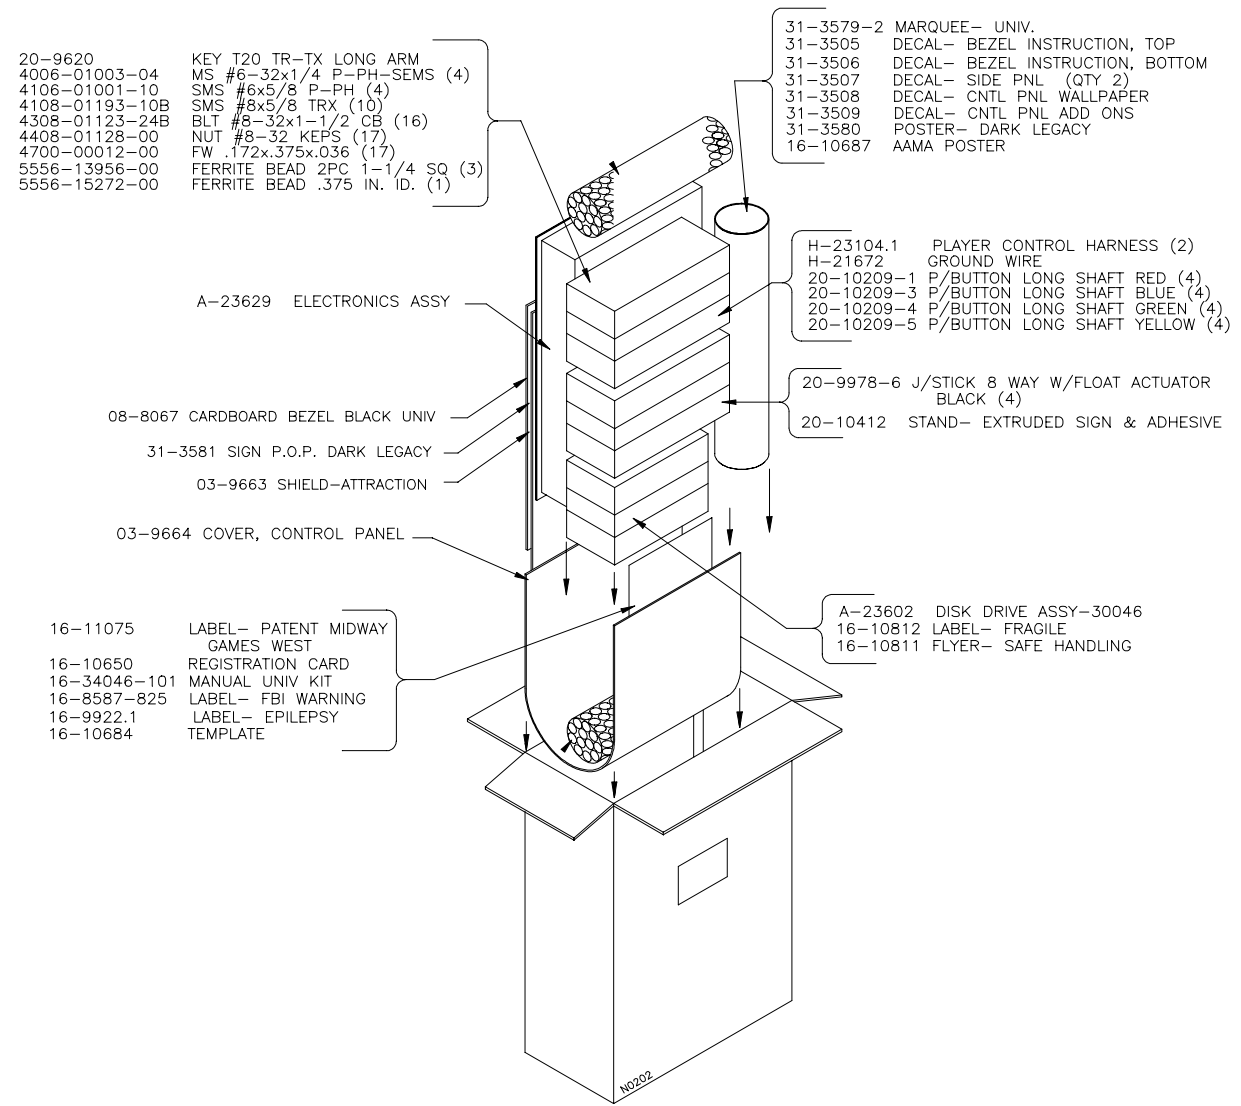

CONTENTS OF UNIVERSAL KIT PACKAGING